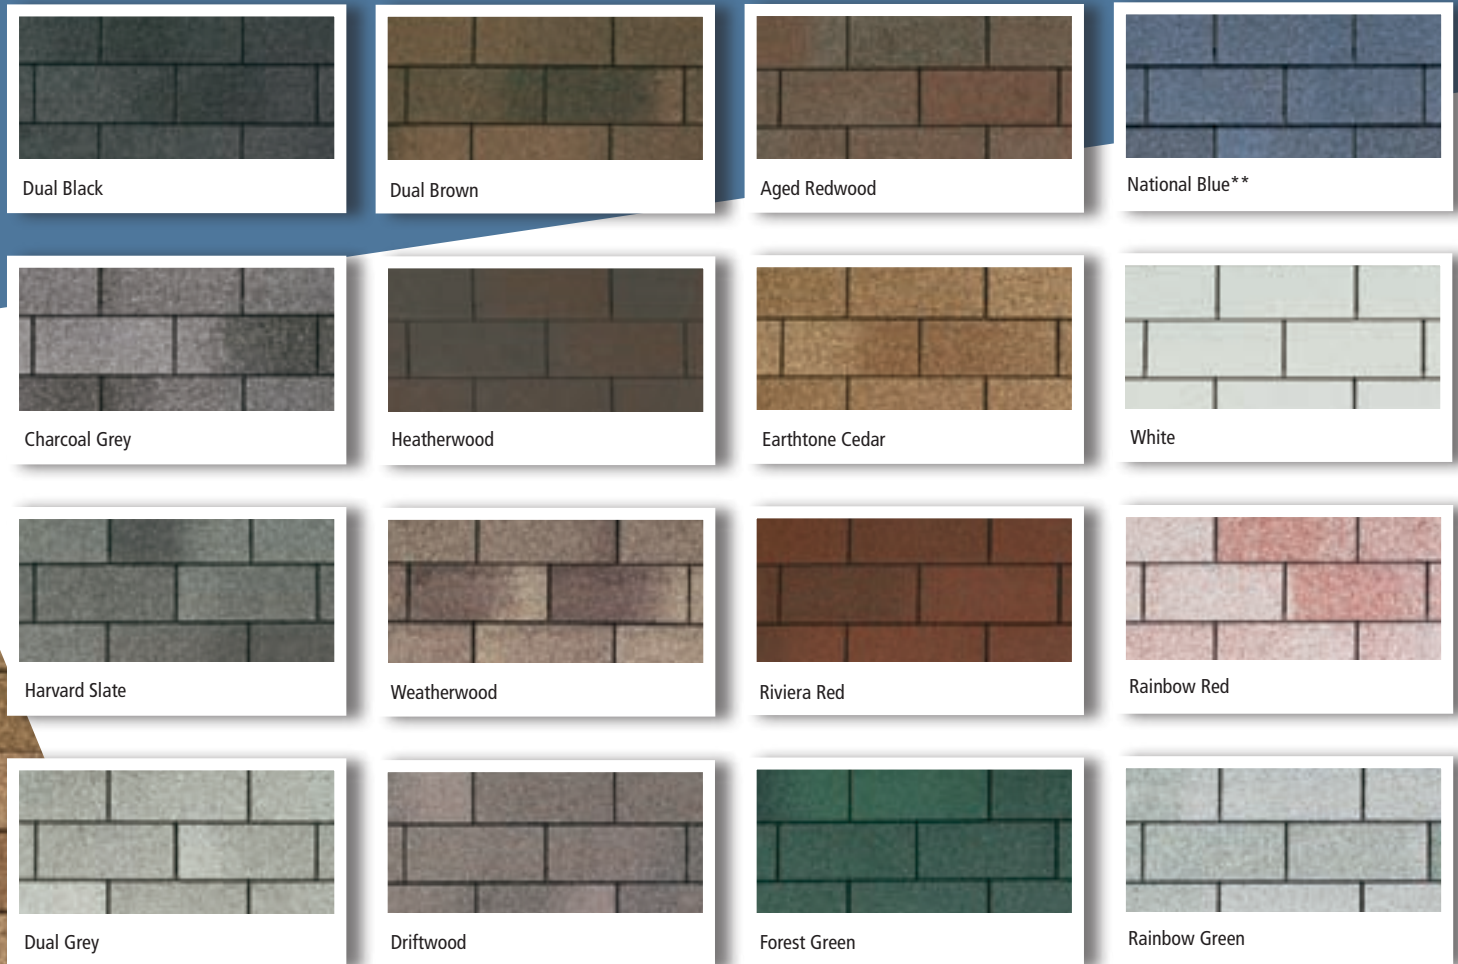

Marathon's subtle color nuances and classic, three-tab design complement any house style.

## 3-TAB DESIGN SHINGLES

Product Availability	Eastern U.S.A.		Western Canada		Western U.S.A.	
	Ultra AR	25AR	Ultra AR	25	Ultra AR	20
Dual Black	✓	✓	✓	✓	✓	✓
Charcoal Grey	✓	✓	✓	✓	✓	✓
Harvard Slate	✓	✓	✓	✓	✓	✓
Dual Grey	✓	✓	✓	✓	✓	✓
Dual Brown	✓	✓	✓	✓	✓	✓
Heatherwood	✓	✓	✓	✓	✓	✓
Weatherwood	✓	✓	✓	✓	✓	✓
Driftwood	✓	✓	✓	✓	✓	✓
Aged Redwood	✓	✓	✓	✓	✓	✓
Earthtone Cedar	✓	✓	✓	✓	✓	✓
Riviera Red	✓	✓	✓	✓	✓	✓
Forest Green	✓	✓	✓	✓	✓	✓
National Blue**	✓	✓	✓	✓	✓	✓
White	✓	✓	✓	✓	✓	✓
Rainbow Red	✓	✓	✓	✓	✓	✓
Rainbow Green	✓	✓	✓	✓	✓	✓